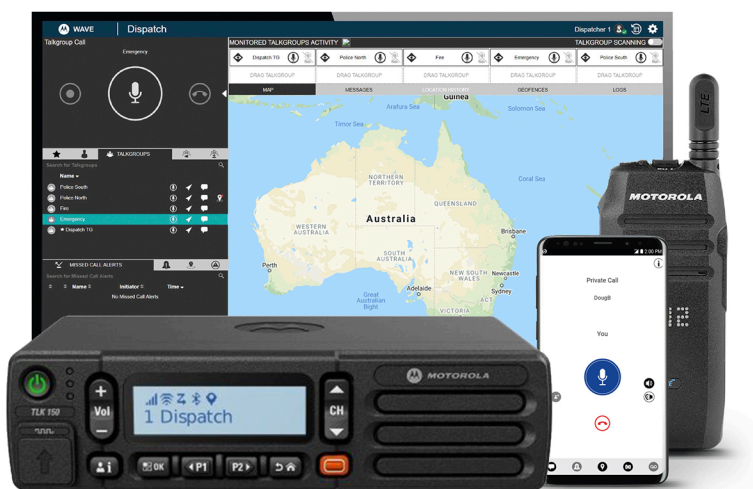

Key Features

Over the Air Management

Lightning Fast Deployment

Australia Wide Coverage

MOTOROLA SOLUTIONS

Motorola Solutions, Inc. 10 Wesley Court, Burwood East, Victoria, 3151 Australia. motorolasolutions.com

MOTOROLA, MOTO, MOTOROLA SOLUTIONS and the Stylized M Logo are trademarks or registered trademarks of Motorola Trademark Holdings, LLC and are used under license. All other trademarks are the property of their respective owners. © 2018 Motorola Solutions, Inc. All rights reserved. 10-2020